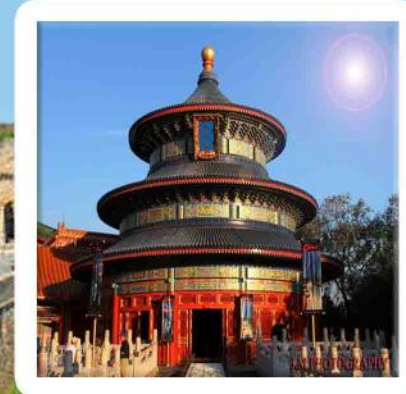

HONGKONG CHINA

HONG KONG-CHINA

PLACES OF INTEREST

- ✓ Repukebay
- ✓ Disneyland
- ✓ Ming Tomb
- ✓ Pearl Factory
- ✓ Bullet Train
- ✓ Nanjing Road
- ✓ Victoria Peak
- ✓ God's Temple
- ✓ Oriental Tv Tower
- ✓ Sampan Boat Ride
- ✓ Temple Of Heaven
- ✓ Great Wall Of China
- ✓ Victoria Harbour Cruise
- ✓ Aberdeen Fishing Village
- ✓ Jade Buddha Monastery